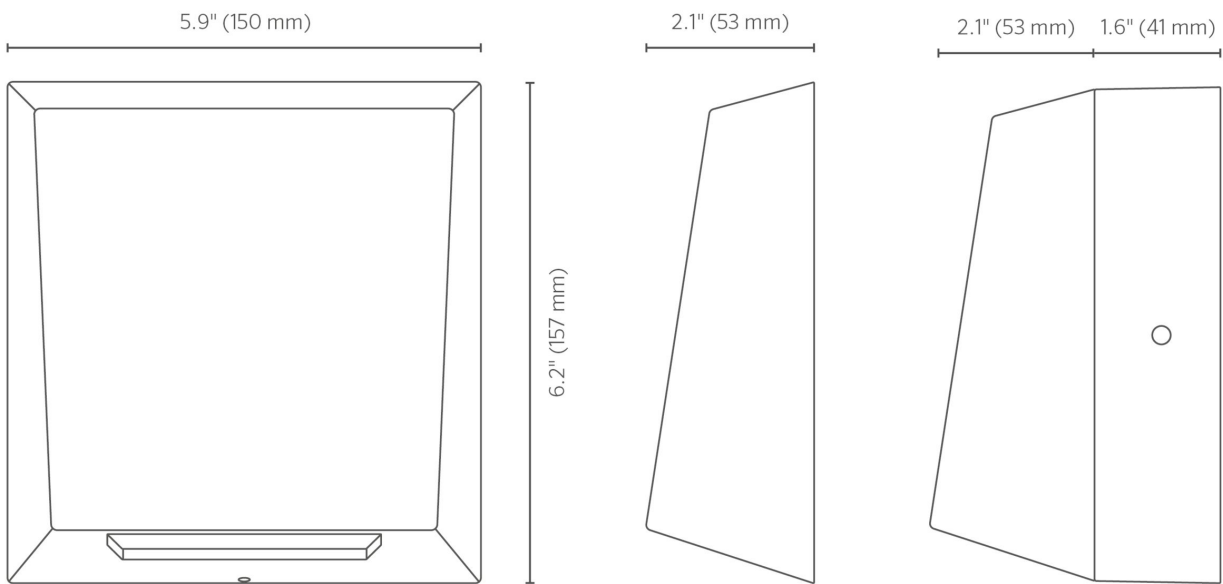

International

Side View With Wiring Back Box