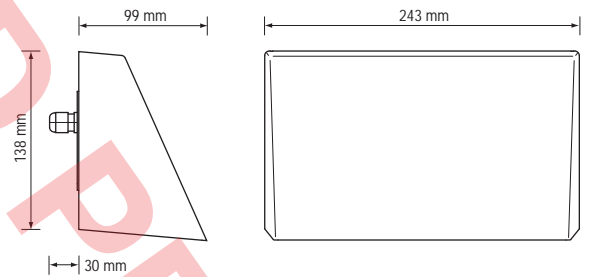

The LS501 wall mount luminaire has linear styling to complement modern architectural designs.

SPECIFICATIONS

Lamp Source	CFL 18 W
IP Rating	IP65
Construction	Powder coated aluminium ■ Black ■ Silver
Installation Type	Wall mount
Standard Inclusions	Thermal cutout Toughened frosted glass lens
Ambient Operating Temperature	-20 °C to +50 °C
Warranty	2 year structural, 1 year electrical
Photometrics	Go to www.lumascape.com.au ▶ Technical Data ▶ Photometric Files

NOTE: Product specifications are subject to change without notice. Any luminaire can become hot - take care with appropriate use and placement.

CONFIGURE THIS PRODUCT >